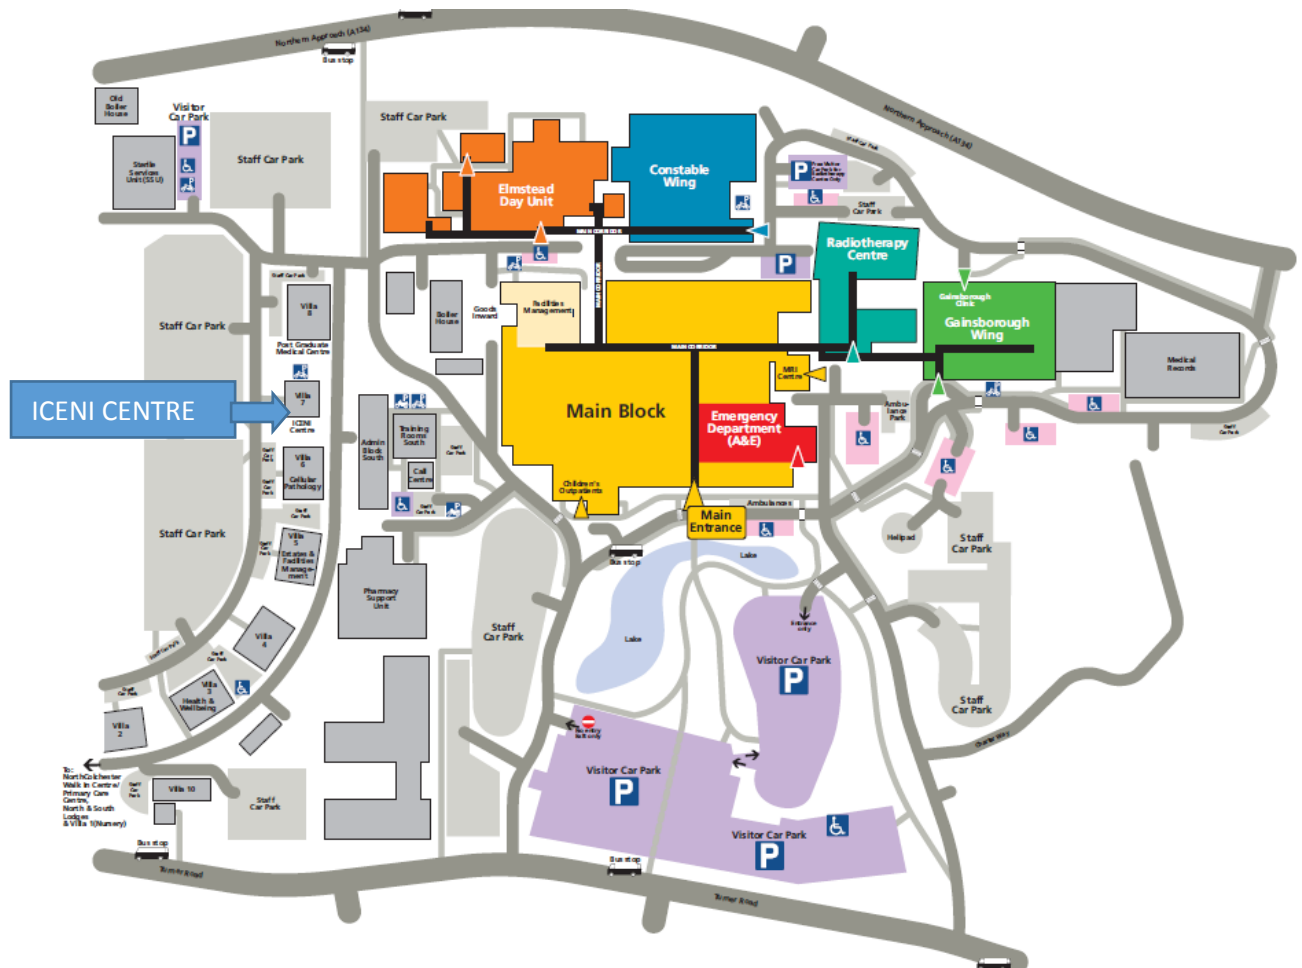

## Park & Ride

Colchester [Park and Ride](#) is located to the north of the A12, just off junction 28. From January 2017, it will stop along the Northern Approach Road, which is close to Colchester General Hospital.

The park and ride service will cost £3 for unlimited journeys on the day of ticket purchase enabling easy access to a from the A12 park and ride base to the hospital and into the town centre.

Alternatively parking is available at the main visitor carpark which has number plate recognition. At the end of the visit, please enter your number plate into the machine available and pay the amount owing.

## **By road**

Satellite navigation users should use postcode CO4 5JL

From the North

Take junction 28 from the A12 then first exit at the roundabout. Take the second exit at the next roundabout. At the traffic lights go straight ahead, then turn left at the next set of traffic lights onto Mill Road. At the mini roundabout turn right (second exit) onto Turner Road. Follow the road round and take the second entrance (South Entrance) to the hospital on the right. Turn right into the visitors' car park.

From the South

Approach Colchester from the A12 and take junction 28 (signposted Stadium and Park & Ride). Take the third exit at the roundabout, the second exit at the next roundabout and follow directions as above.